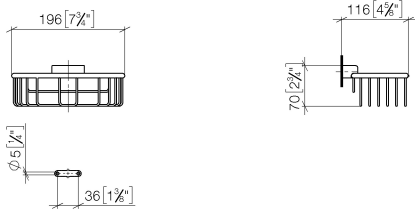

Shower basket for wall mounting - Chrome

MADISON

83 290 970

- width 200mm
- height 70 mm
- 115mm projection

Fits: MADISON, MEM, TARA, CL.1, LISSÉ,
VAIA, META, CYO

	Chrome	83 290 970-00
	Brushed Platinum	83 290 970-06
	Platinum	83 290 970-08
	Durabass (23kt Gold)	83 290 970-09
	Dark Chrome	83 290 970-19
	Light Gold	83 290 970-26
	Brushed Light Gold	83 290 970-27
	Brushed Durabass (23kt Gold)	83 290 970-28
	Matte Black	83 290 970-33
	Brushed Bronze	83 290 970-42
	Brushed Champagne (22kt Gold)	83 290 970-46
	Champagne (22kt Gold)	83 290 970-47
	Brushed Chrome	83 290 970-93
	Brushed Dark Platinum	83 290 970-99

83 290 970

mm [inches]

83 290 970

Parts for other finishes can be found here: Brushed Platinum

Spare parts list

No.	Item Number	Name	Quantity used	Delivery time
1	05 30 31 025 00 90	fixing set	1	2
2	09 17 20 030 90	holder	1	2
3	08 17 30 501-00	holder	1	10
4	08 18 90 907-00	basket	1	10
5	09 31 11 002 90	pin	1	2
6	90 30 11 029 00 90	disc	2	2
7	09 30 30 054 90	screw	2	2